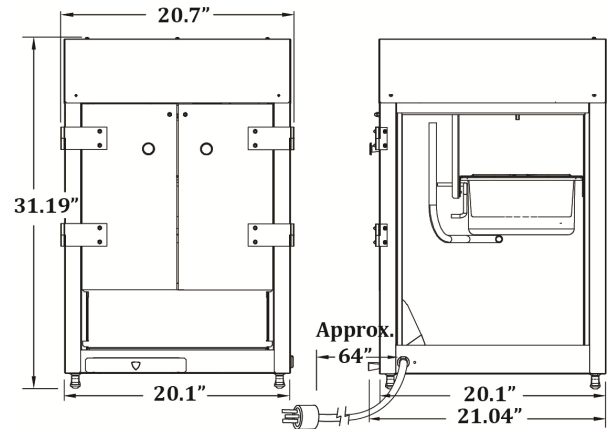

GOLD MEDAL® PRODUCTS CO.

Pappy's Pop Maxx

Model No. 2552KC

Specifications

General image shown for reference.

Overall Dimensions:

Width: 20.7" (52.6 cm)
Depth: 21.04" (53.5 cm)
Height: 31.19" (79.2 cm)

Features:

- 12/14 oz. Stainless Steel Kettle (special thermostat for popping Kettle Corn).
- Pappy's decal.

Electrical - Domestic

120V
1380 WATTS 60 Hz
(NEMA 5-15P) Plug

Plug Type: **Agency Approvals:**

Gold Medal Products Co.
10700 Medallion Drive, Cincinnati, OH 45241